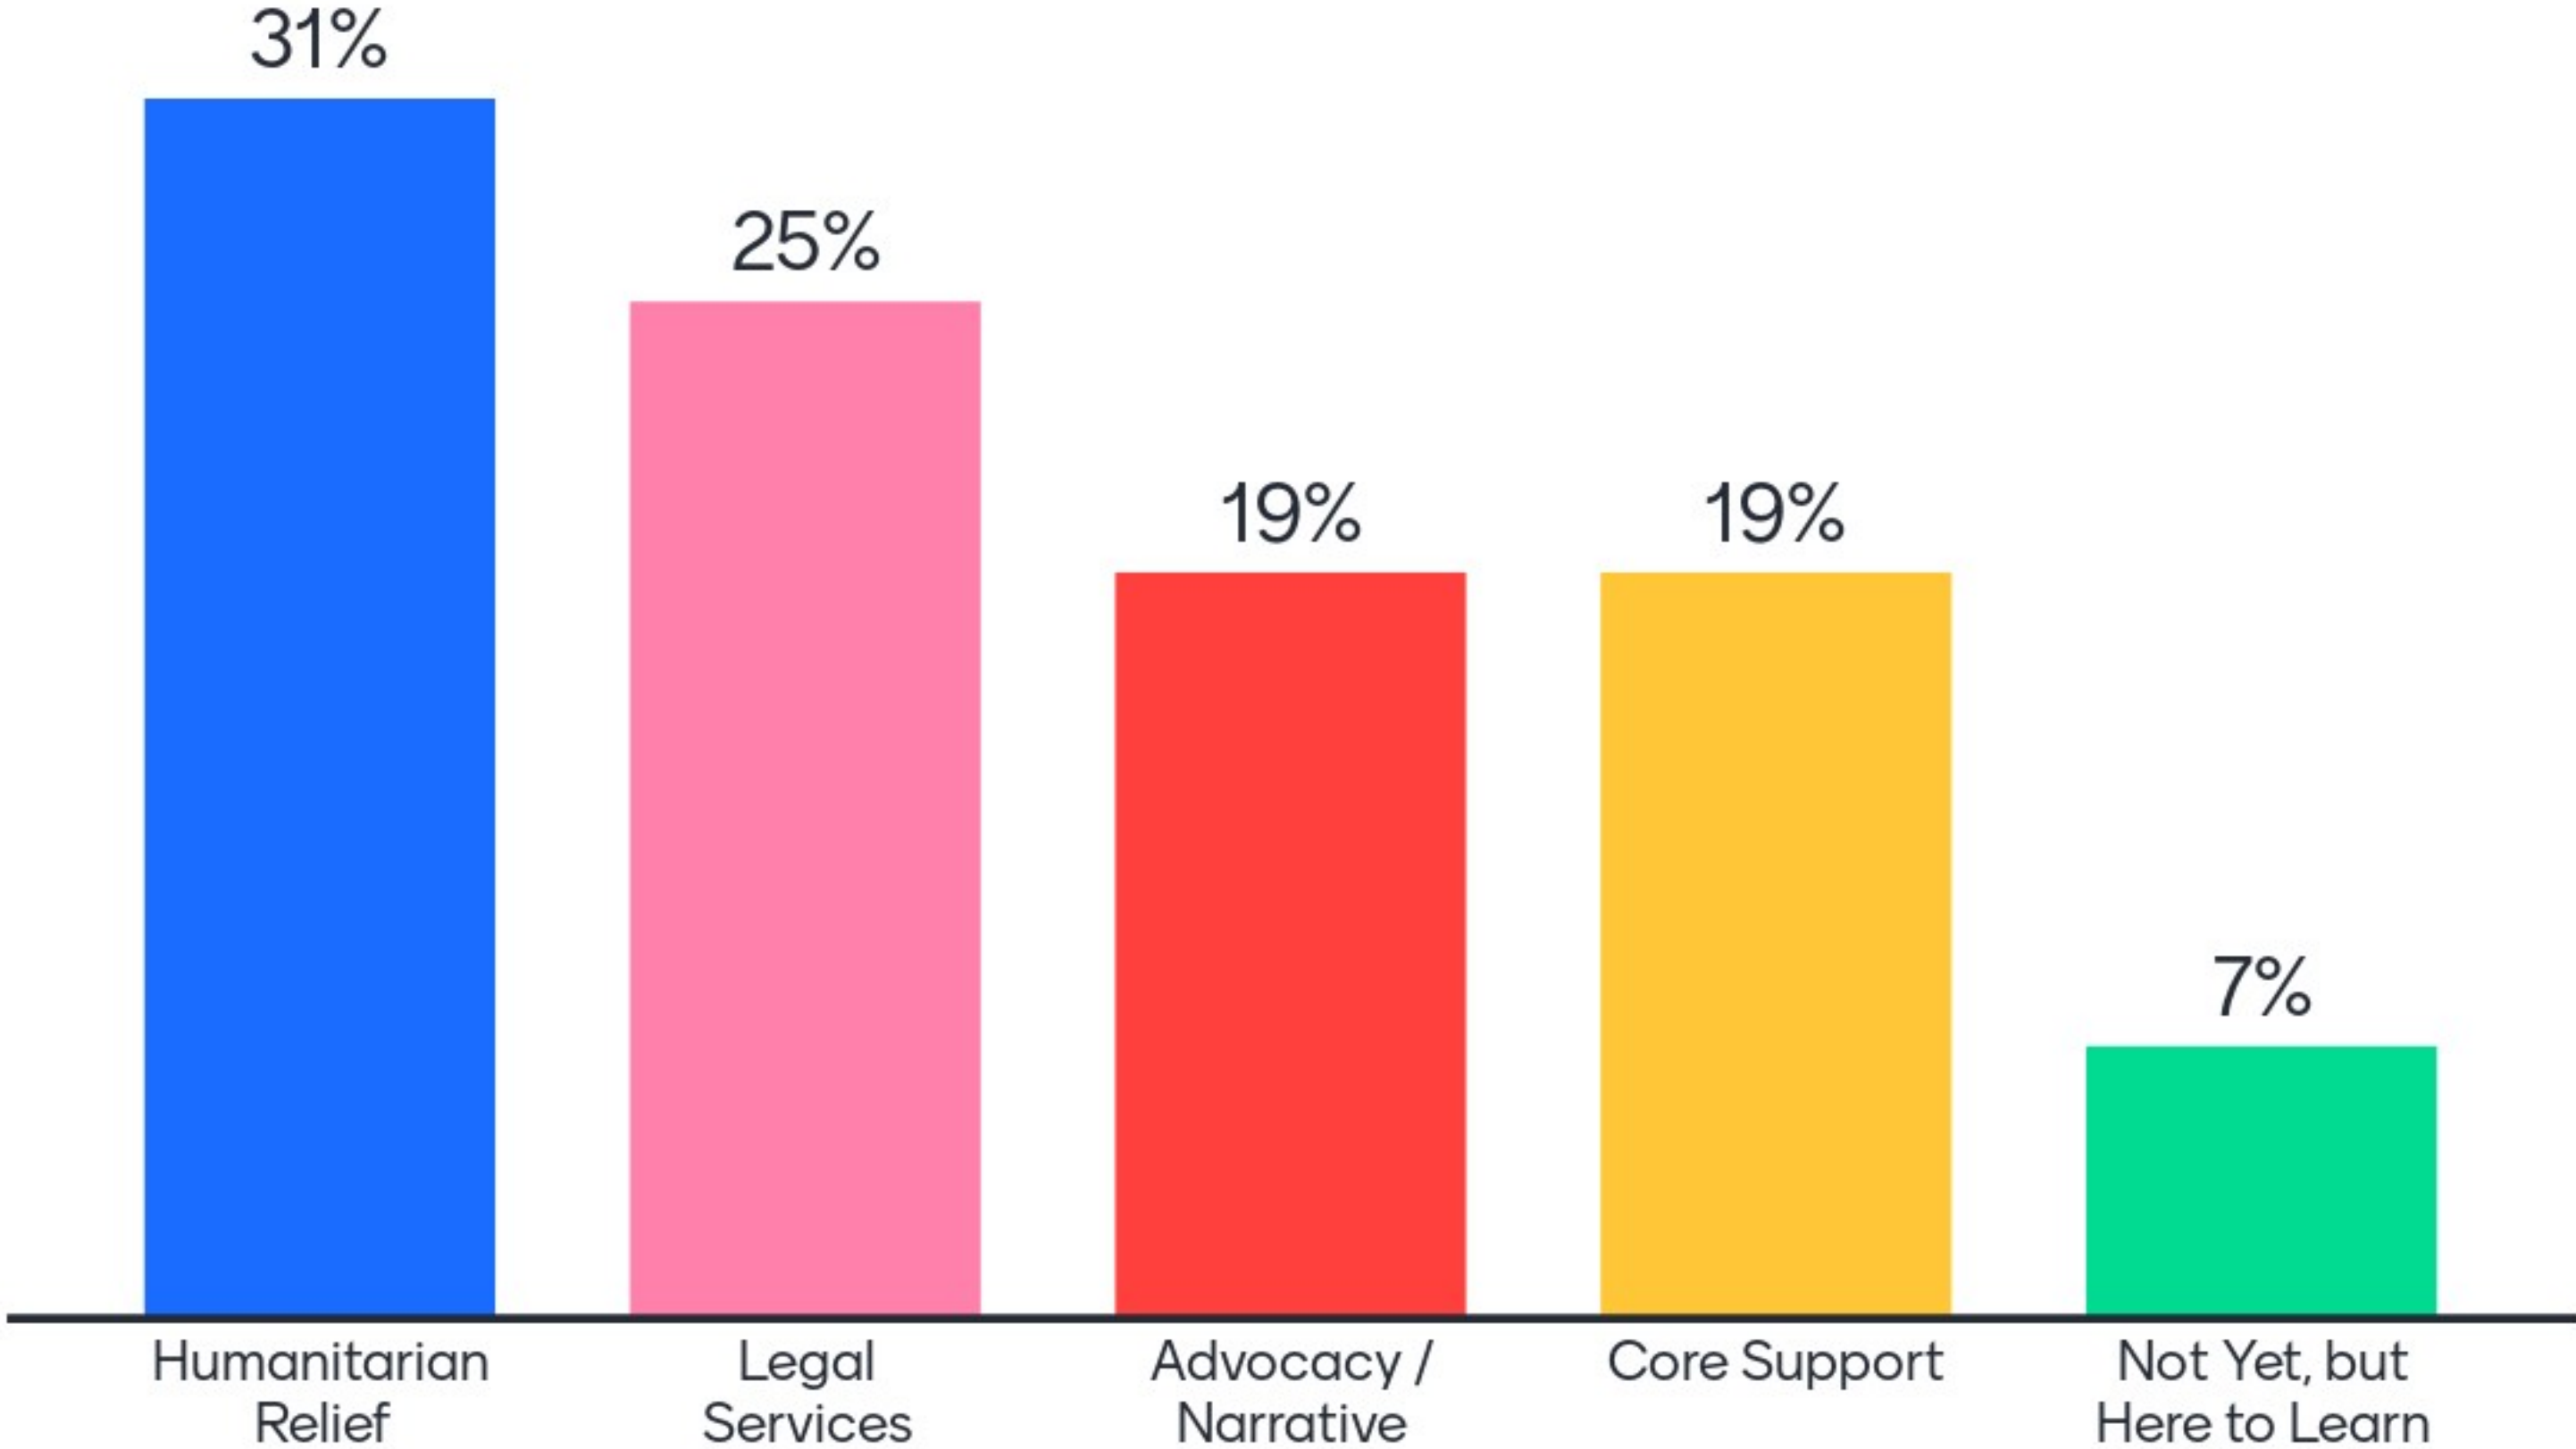

What region are you located in &/or interested in funding?

What has been your funding strategy in response to asylum seeker needs at the southern border?

What is the biggest need and opportunity you see in this moment related to the southern border and asylum seekers?