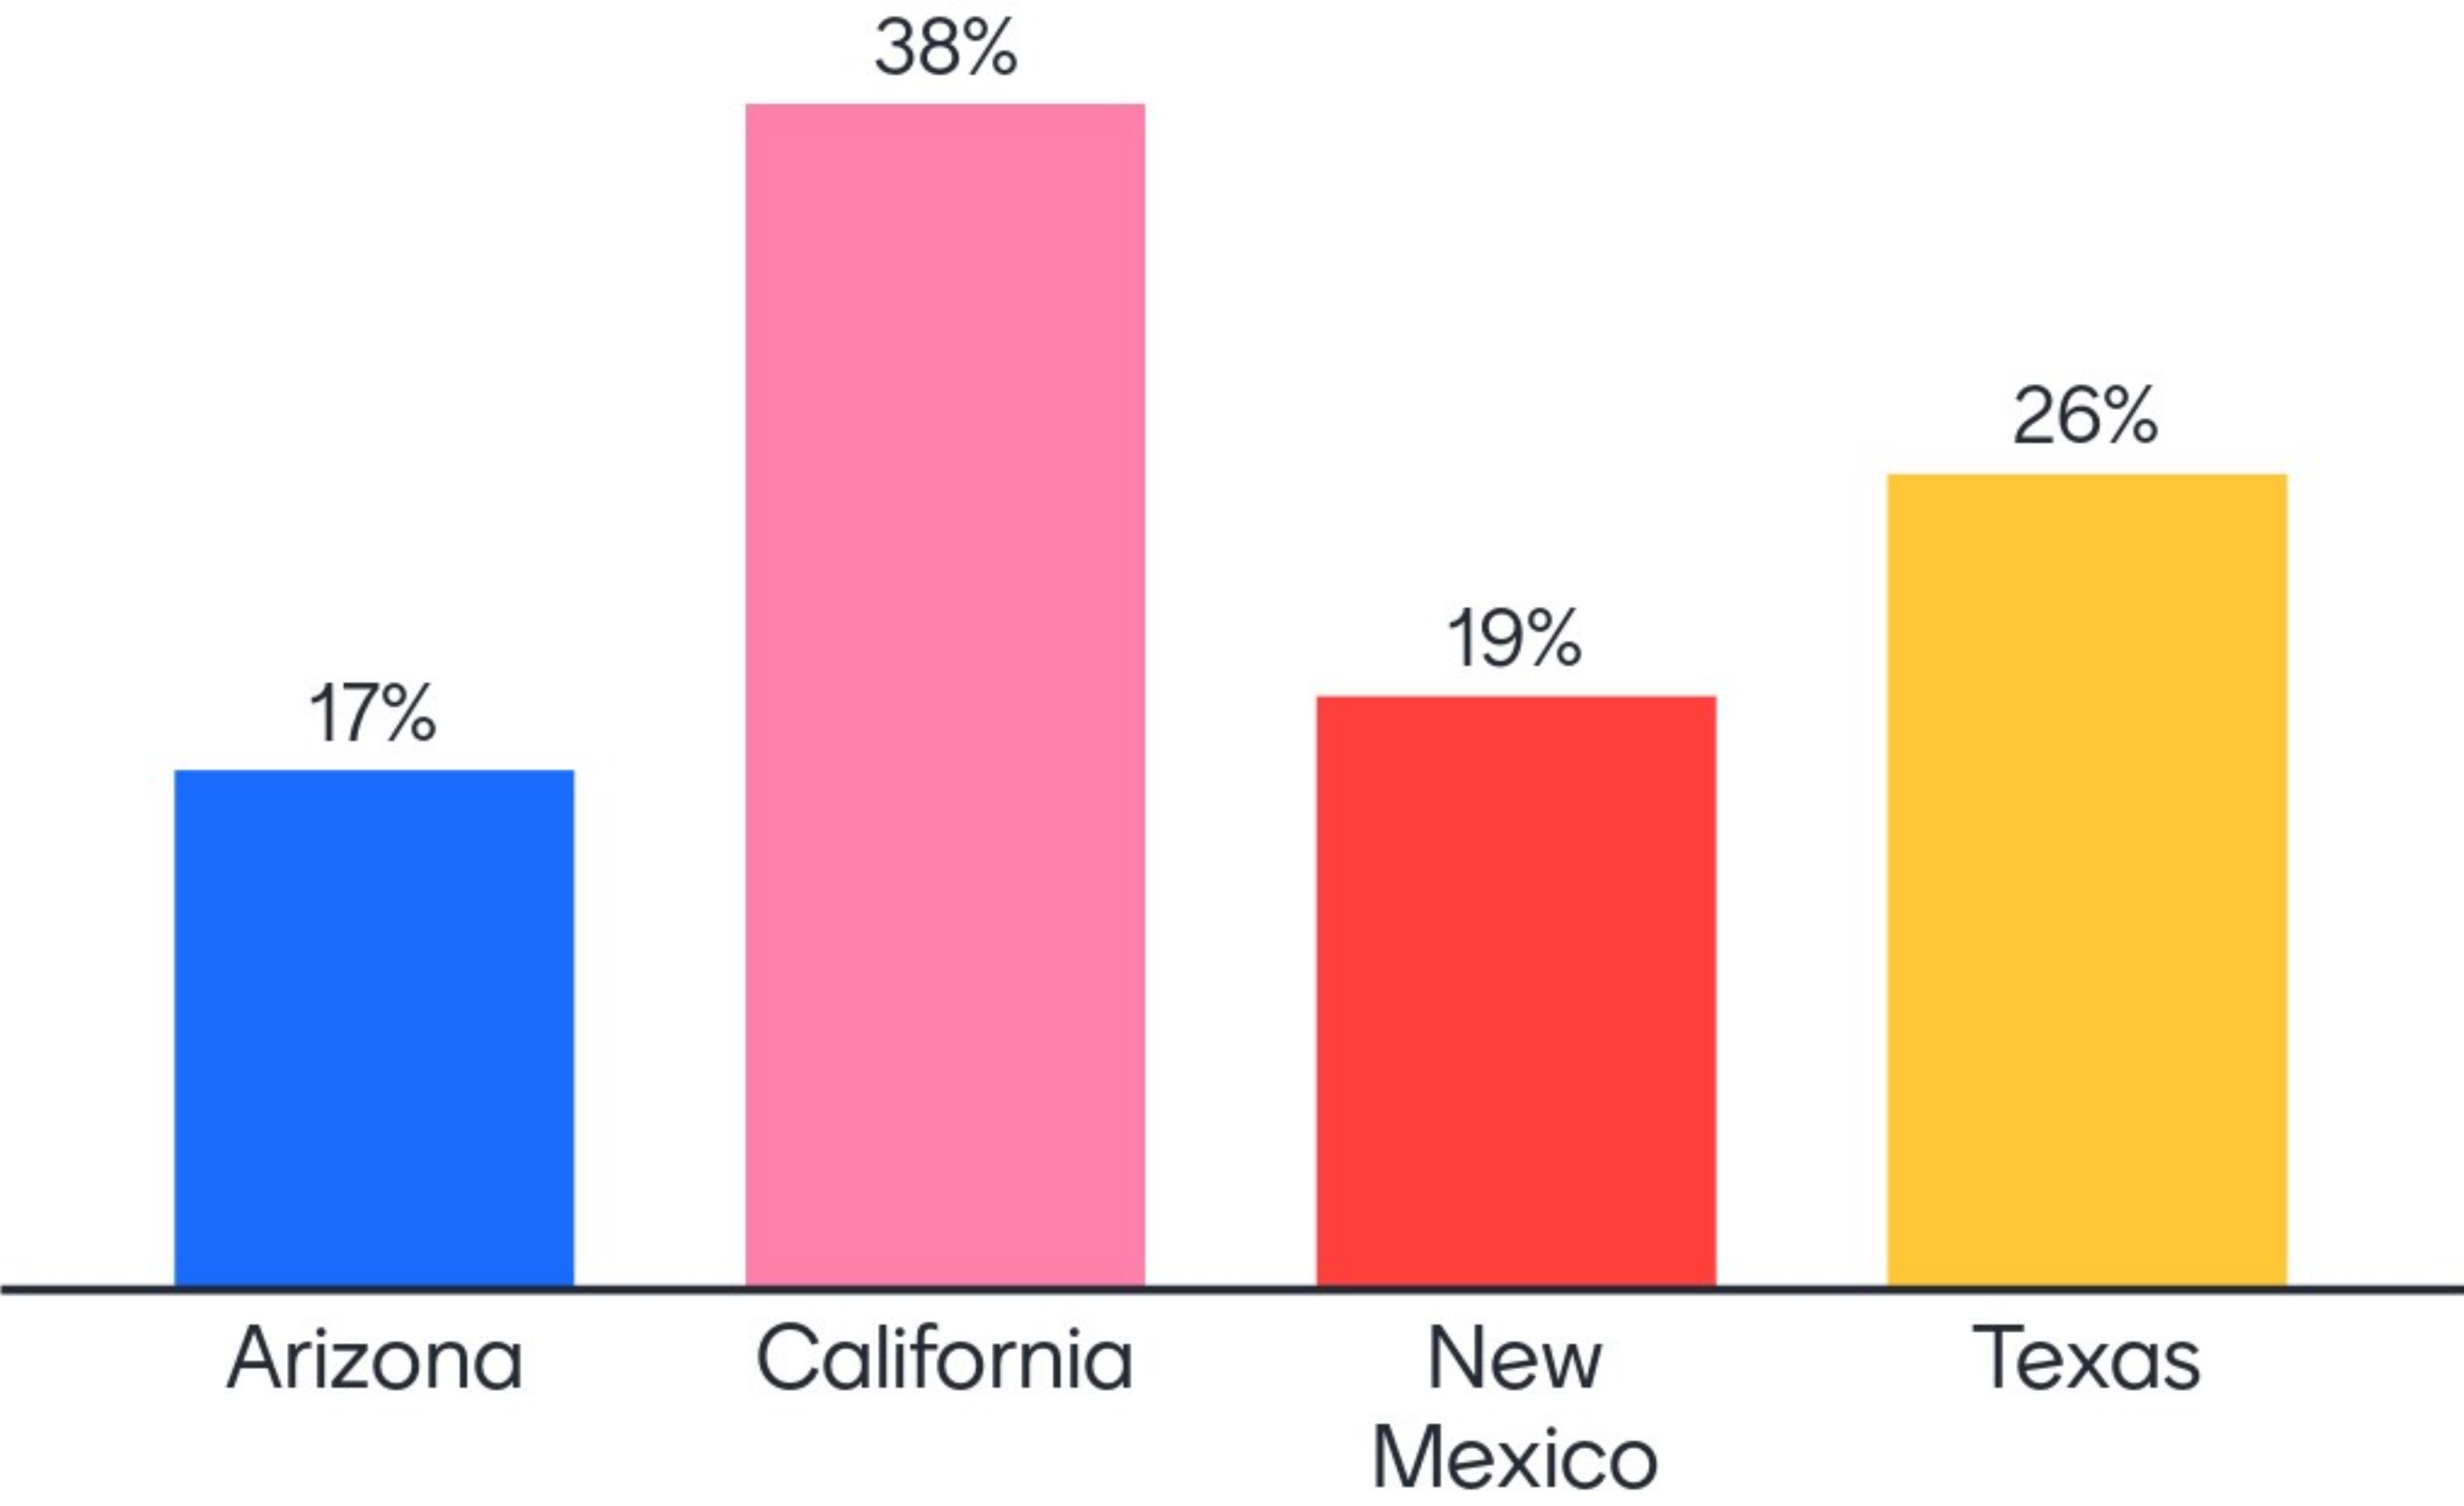

What region are you located in &/or interested in funding?

What has been your funding strategy in response to asylum seeker needs at the southern border?

What is the biggest need and opportunity you see in this moment related to the southern border and asylum seekers?